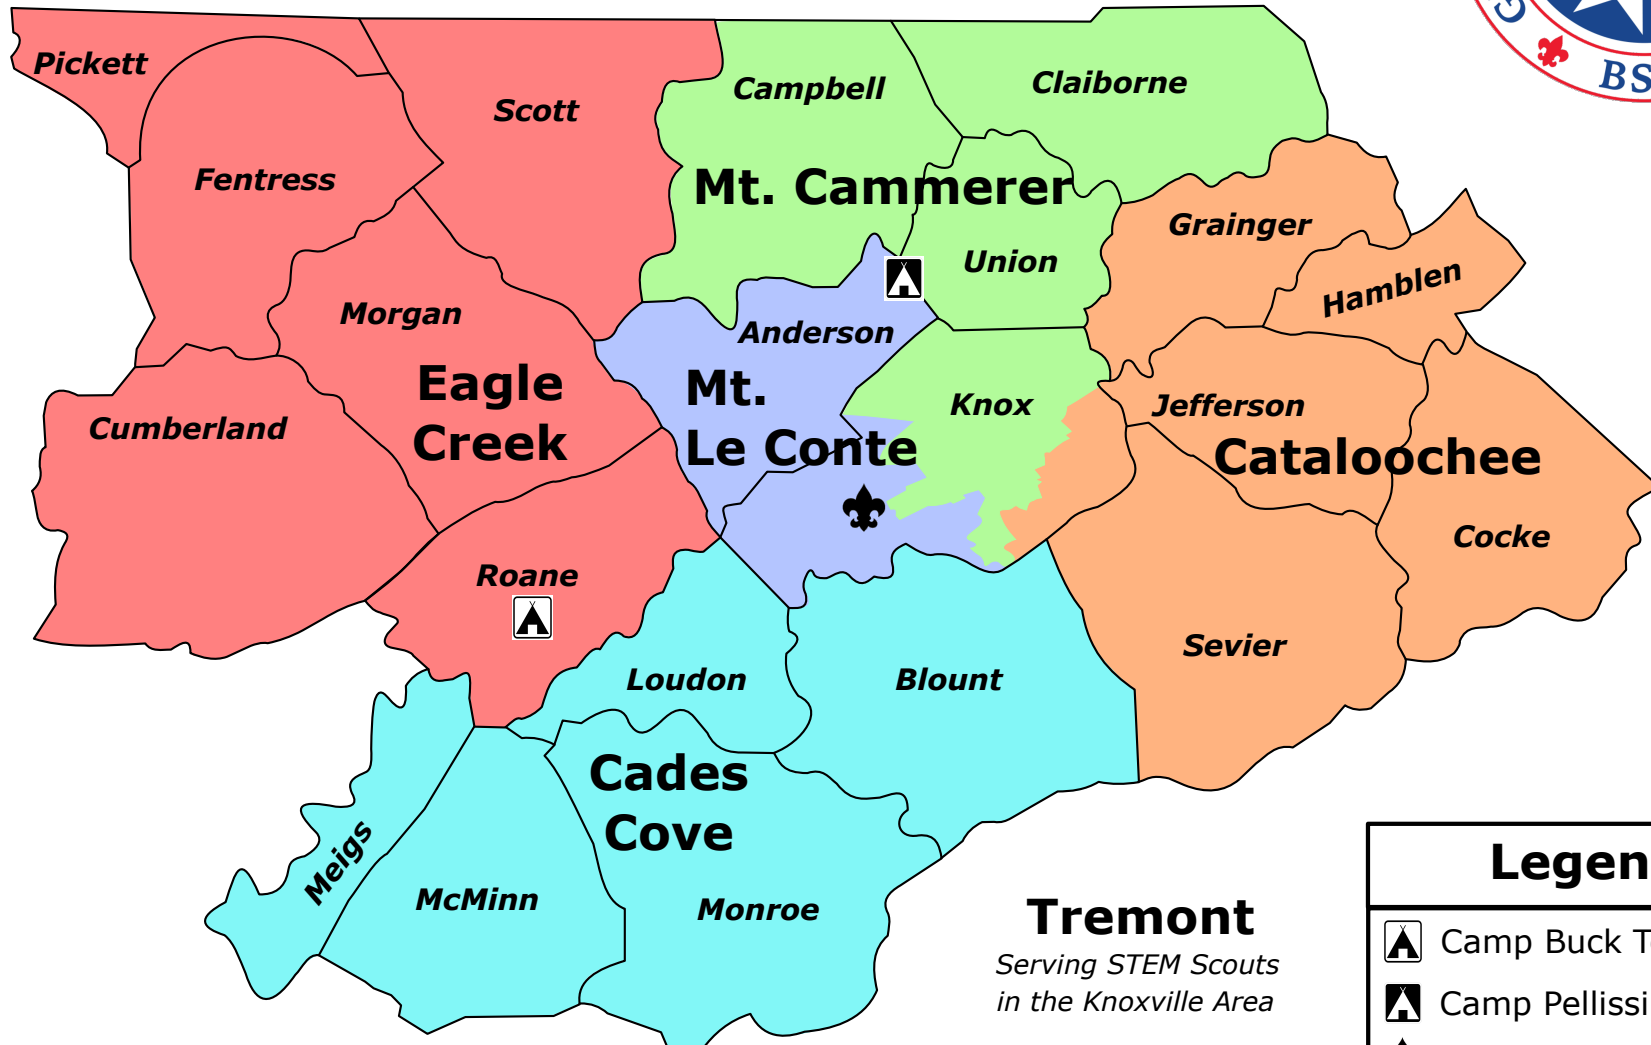

# Great Smoky Mountain Council Service Area Map

*Effective January 1, 2021*

## Legend

-  Camp Buck Toms
-  Camp Pellissippi
-  Council Service Center